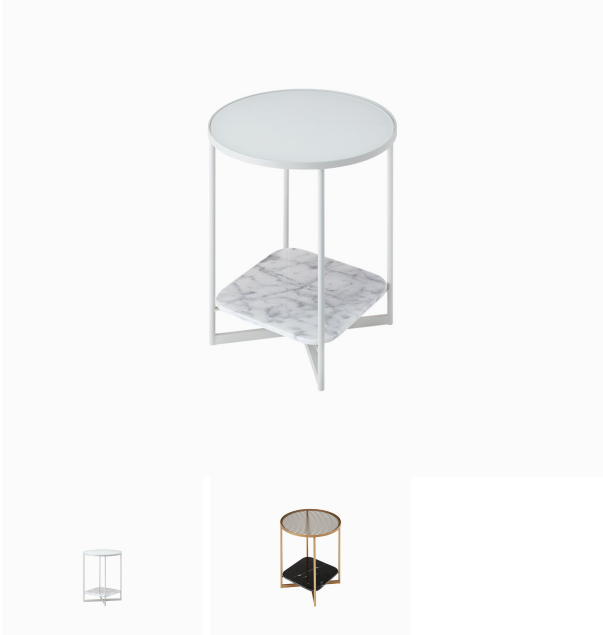

# Mohana Table Small

Designer: Tim Rundle 2017 Certification: CATAS